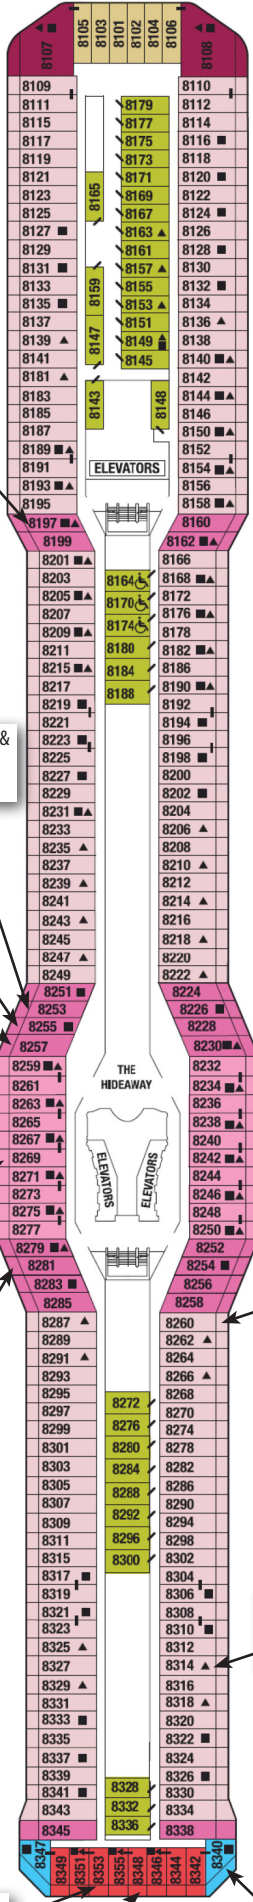

Panorama

Vista

Sunrise

Debbie (debbn) & Tom Brown 7101

Arlene (eagerreader) & Roy Goldfarb 7105

Bill (noveltees) & Kathy Dick 7135

Uve & Morven (Scotswoman) Johnson 7150

Keith (drprepr) & Ashley Margulis 7198

Debbie (DebbieNTX) & John Greenslade 7206

Tim (timbitz) Giguere and Perry (PerryO) Orestes 7191

Mitchell and Patty Alter (Brittma) 7250

Marsha (Vaseaturtle) & Bruce (GreatStone-Face) Alter 8260

Dan (Dnlocum) & Jan McCarty 7310

Frances (Keniss) & Anton Epp 8314

Sara and Cathy Weyers (Windazzler) 8340

Phyllis (Zellb226) & Eric Watts 7317

Barrie (Gordosdad) & Katherine Swift 7319

Alice & Alan (dripples) Heller 8197

Ruth (fabric_fabric) & Dave Shaw 9266

Judy (Retired teacher 18) & Ken Powell 8253

Ann (MissWolf-pack) Carr 8255

Patti (pattibacon) & Mike Bacon 8257

Rick & Dorothy (Deb702) 9278

Michael (Islanders07) & Debbie Tuck 8269

Maureen (Bella Mara) & Sam Battle 9284

Susan (redlady62) & Fraser MacGregor 8281

Robin (Robinlynn) and Larry Kupfer 9302

Dennis (Putzer5) & Carol Tiernan 9330

Bonnie (happycruise-nut) & Frank Plankey 9328

Andy, Alex & Valerie (Redhead525) Dorr 9358

Carolyn (TravelersJoy) & David Gire 8353

Nancy (nstigliano) & Mark Stigliano 8348

Rick (poocher59) & Linda Dyjak 9165

Carrie (Watchtennis) Chiang and Ed Gong 9195

Peg (PegfromSC) & Ron McCan 9197

Judy (JudyF222) & Jack Fite 9203

Gail (JauneRose) & Chris Kerns 9205

Robin (Blue-jay53051) & Jolene Halbesleben 9229

Debbie (Riley3) & Ray Reisig 9235

Ashok (goodshot) & Meenakshi Mehta 9239

Noreen (Gusba74) & John Buzarak 9253

Nancie (Socreader) & Sam Watson 9305

Heidi Clough (Hmcrn) & David Lotz 9382

ELEVATORS

ELEVATORS

ELEVATORS

CARD ROOM

THE HIDEAWAY

THE HIDEAWAY

ELEVATORS

ELEVATORS

ELEVATORS