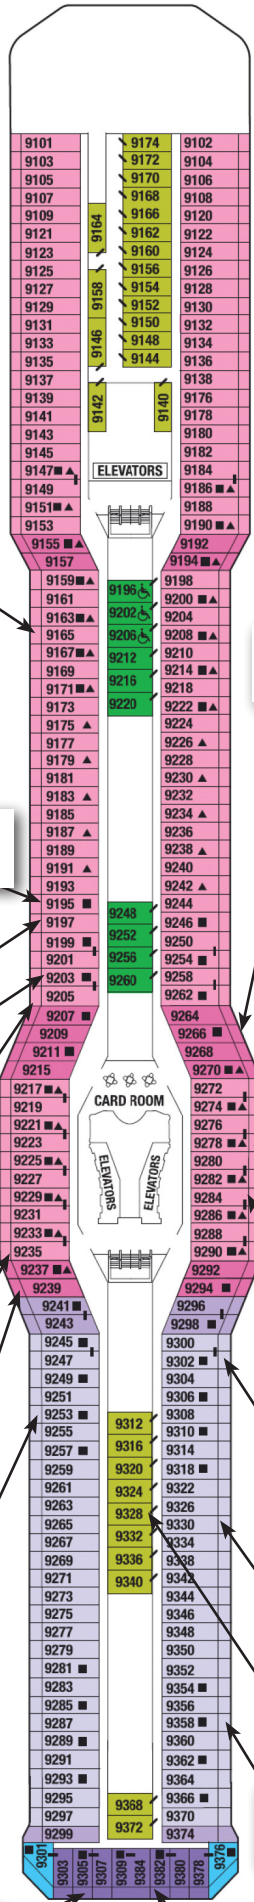

Panorama

Vista

Sunrise

Debbie (debbn) & Tom Brown 7101

Arlene (eagerreader) & Roy Goldfarb 7105

Bill (noveltees) & Kathy Dick 7135

Uve & Morven (Scotswoman) Johnson 7150

Keith (drprepr) & Ashley Margulis 7198

Debbie (DebbieNTX) & John Greenslade 7206

Tim (timbitz) Giguere and Perry (PerryO) Orestes 7191

Mitchell and Patty Alter (Brittma) 7250

Marsha (Vaseaturtle) & Bruce (GreatStone-Face) Alter 8260

Dan (Dnlocum) & Jan McCarty 7310

Frances (Keniss) & Anton Epp 8314

Sara and Cathy Weyers (Windazzler) 8340

Phyllis (Zellb226) & Eric Watts 7317

Barrie (Gordosdad) & Katherine Swift 7319

Alice & Alan (dripples) Heller 8197

Ruth (fabric_fabric) & Dave Shaw 9266

Judy (Retired teacher 18) & Ken Powell 8253

Ann (MissWolf-pack) Carr 8255

Patti (pattibacon) & Mike Bacon 8257

Rick & Dorothy (Deb702) 9278

Michael (Islanders07) & Debbie Tuck 8269

Maureen (Bella Mara) & Sam Battle 9284

Susan (redlady62) & Fraser MacGregor 8281

Robin (Robinlynn) and Larry Kupfer 9302

Dennis (Putzer5) & Carol Tiernan 9330

Bonnie (happycruise-nut) & Frank Plankey 9328

Andy, Alex & Valerie (Redhead525) Dorr 9358

Carolyn (TravelersJoy) & David Gire 8353

Nancy (nstigliano) & Mark Stigliano 8348

Rick (poocher59) & Linda Dyjak 9165

Carrie (Watchtennis) Chiang and Ed Gong 9195

Peg (PegfromSC) & Ron McCan 9197

Judy (JudyF222) & Jack Fite 9203

Gail (JauneRose) & Chris Kerns 9205

Robin (Blue-jay53051) & Jolene Halbesleben 9229

Debbie (Riley3) & Ray Reisig 9235

Ashok (goodshot) & Meenakshi Mehta 9239

Noreen (Gusba74) & John Buzarak 9253

Nancie (Socreader) & Sam Watson 9305

Heidi Clough (Hmcrn) & David Lotz 9382

ELEVATORS

ELEVATORS

ELEVATORS

CARD ROOM

THE HIDEAWAY

THE HIDEAWAY

ELEVATORS

ELEVATORS

ELEVATORS