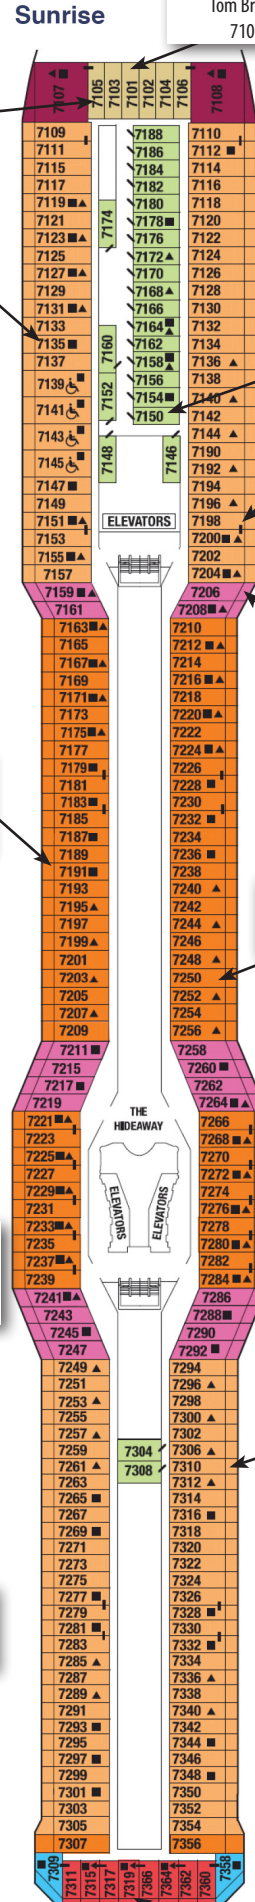

Panorama

Vista

Sunrise

Debbie (debbn) & Tom Brown 7101

Arlene (eagerreader) & Roy Goldfarb 7105

Bill (noveltees) & Kathy Dick 7135

Uve & Morven (Scotswoman) Johnson 7150

Keith (drprepr) & Ashley Margulis 7198

Debbie (DebbieNTX) & John Greenslade 7206

Tim (timbitz) Giguere and Perry (PerryO) Orestes 7191

Mitchell and Patty Alter (Brittma) 7250

Marsha (Vaseaturtle) & Bruce (GreatStone-Face) Alter 8260

Dan (Dnlocum) & Jan McCarty 7310

Frances (Keniss) & Anton Epp 8314

Sara and Cathy Weyers (Windazzler) 8340

Phyllis (Zellb226) & Eric Watts 7317

Barrie (Gordosdad) & Katherine Swift 7319

Alice & Alan (dripples) Heller 8197

Ruth (fabric_fabric) & Dave Shaw 9266

Judy (Retired teacher 18) & Ken Powell 8253

Ann (MissWolf-pack) Carr 8255

Patti (pattibacon) & Mike Bacon 8257

Rick & Dorothy (Deb702) 9278

Michael (Islanders07) & Debbie Tuck 8269

Maureen (Bella Mara) & Sam Battle 9284

Susan (redlady62) & Fraser MacGregor 8281

Robin (Robinlynn) and Larry Kupfer 9302

Dennis (Putzer5) & Carol Tiernan 9330

Bonnie (happycruise-nut) & Frank Plankey 9328

Andy, Alex & Valerie (Redhead525) Dorr 9358

Carolyn (TravelersJoy) & David Gire 8353

Nancy (nstigliano) & Mark Stigliano 8348

Rick (poocher59) & Linda Dyjak 9165

Carrie (Watchtennis) Chiang and Ed Gong 9195

Peg (PegfromSC) & Ron McCan 9197

Judy (JudyF222) & Jack Fite 9203

Gail (JauneRose) & Chris Kerns 9205

Robin (Blue-jay53051) & Jolene Halbesleben 9229

Debbie (Riley3) & Ray Reisig 9235

Ashok (goodshot) & Meenakshi Mehta 9239

Noreen (Gusba74) & John Buzarak 9253

Nancie (Socreader) & Sam Watson 9305

Heidi Clough (Hmcrn) & David Lotz 9382

ELEVATORS

ELEVATORS

ELEVATORS

CARD ROOM

THE HIDEAWAY

THE HIDEAWAY

ELEVATORS

ELEVATORS

ELEVATORS