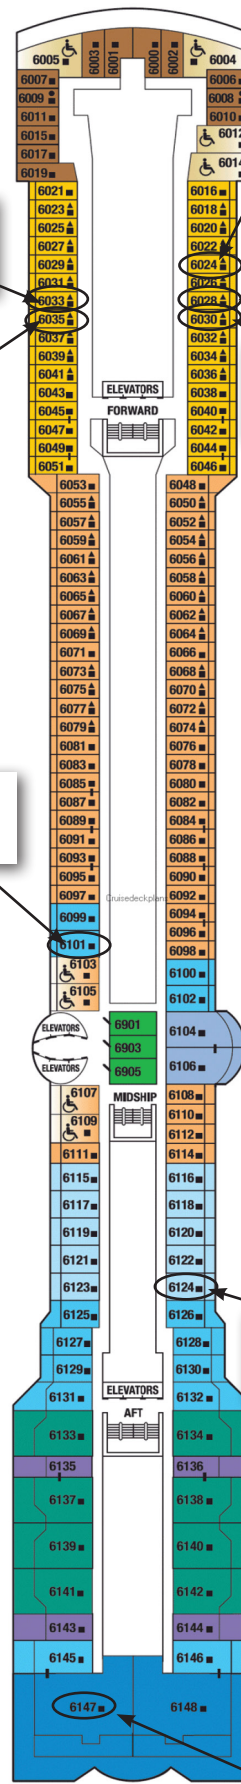

Panorama

Vista

Penthouse

Jane & Ron (Mickey22)

Bill & Sandra billc102 & upncummingirl

Mike & Carol MVPinBoynton & CAPinBoynton

Carole & Danny vol fan

Bob LeftCoastBC

Joe & Bennie josephk3

Salle & Mal Young Oldsters

Arlene & Barry arbarkar

Mary & Michael (Mandm80)

Kathleen & Paul Wildwinny

Mickie (momster0102) & David (mrrocknroll)

Ann & Jeffrey hanny

Sheri & Terry sherifa