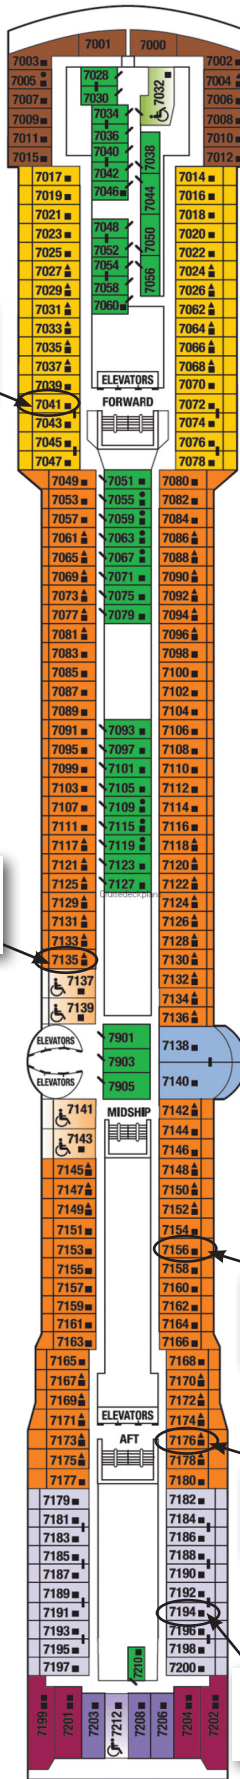

Panorama

Vista

Penthouse

Jane & Ron (Mickey22)

Bill & Sandra billc102 & upncummingirl

Mike & Carol MVPinBoynton & CAPinBoynton

Carole & Danny vol fan

Bob LeftCoastBC

Joe & Bennie josephk3

Salle & Mal Young Oldsters

Arlene & Barry arbarkar

Mary & Michael (Mandm80)

Kathleen & Paul Wildwinny

Mickie (momster0102) & David (mrrocknroll)

Ann & Jeffrey hanny

Sheri & Terry sherifa