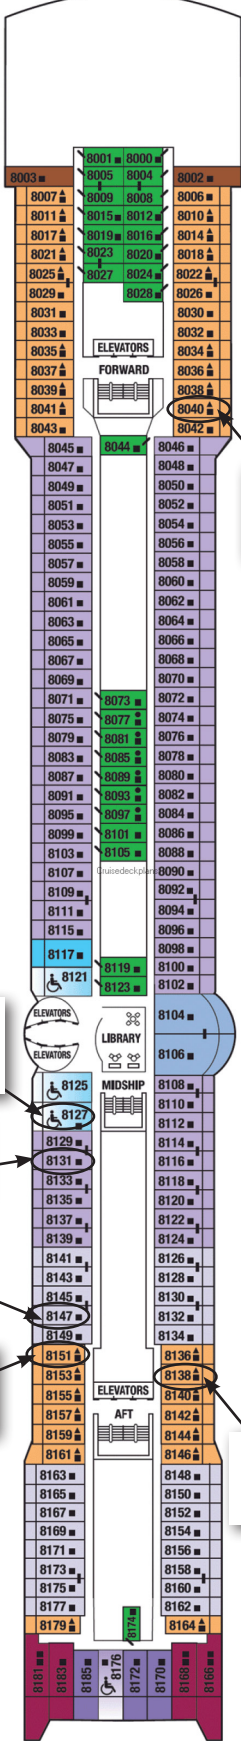

Panorama

Vista

Penthouse

Jane & Ron (Mickey22)

Bill & Sandra billc102 & upncummingirl

Mike & Carol MVPinBoynton & CAPinBoynton

Carole & Danny vol fan

Bob LeftCoastBC

Joe & Bennie josephk3

Salle & Mal Young Oldsters

Arlene & Barry arbarkar

Mary & Michael (Mandm80)

Kathleen & Paul Wildwinny

Mickie (momster0102) & David (mrrocknroll)

Ann & Jeffrey hanny

Sheri & Terry sherifa